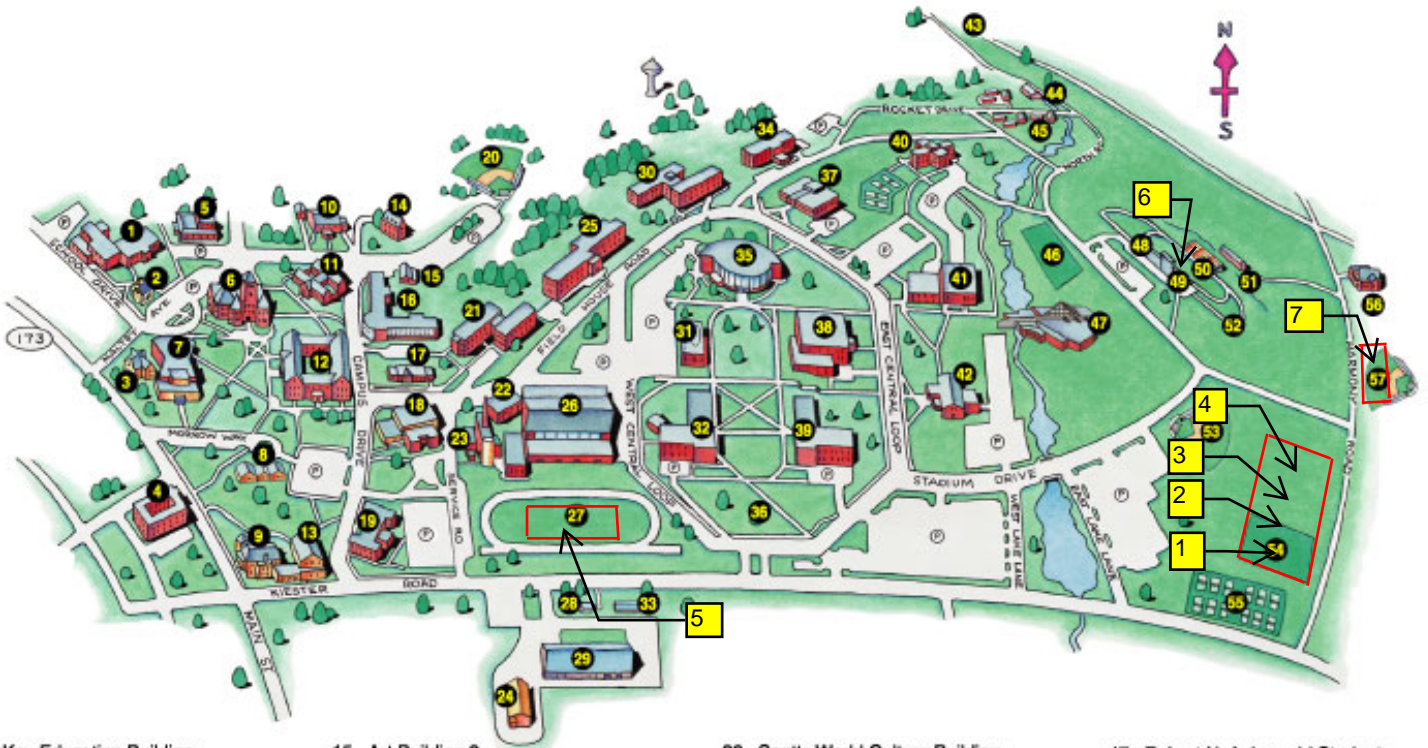

SRU Campus Map

- | | | | |
|--|--|--|--|
| 1. McKay Education Building | 15. Art Building 3 | 32. Spotts World Culture Building | 47. Robert N. Aebersold Student Recreation Center |
| 2. Hickory Corner Schoolhouse | 16. Rhoads Hall* | 33. Martha Gault Art Gallery | 48. N. Kerr Thompson Stadium |
| 3. Drs. Paul and Carolyn Carruth Rizza Hall | 17. Art Building 1 | 34. Dodds Hall* | 49. Jerry Bejbl Weight Training Facility |
| 4. Stanley B. Kraus Hall* | 18. Weisenfluh Dining Hall | 35. Vincent Science Hall | 50. Bob DiSpirito Field |
| 5. Newman Center | 19. Strain Behavioral Science Building | 36. Science and Technology Building (future) | 51. Gail Rose Lodge |
| 6. Old Main | 20. Wally Rose Baseball Field | 37. Boozel Dining Hall | 52. William Lennox Track |
| 7. Miller Auditorium | 21. Patterson Hall* | 38. Bailey Library | 53. Jack Critchfield Park |
| 8. Russell Wright Alumni House | 22. Jack Dinger Special Education Building | 39. Eisenberg Classroom Building | 54. Pat Zimmerman Hockey Field |
| 9. Pearl K. Stoner Instructional Complex (West Gym) | 23. Art Building 2 | 40. Founders Hall* | 55. Tennis Courts |
| 10. Robert A. Lowry Center | 24. Maintenance Center | 41. University Union | 56. Robert A. Macoskey Center for Sustainable Systems Education and Research |
| 11. Maltby Center (Financial Aid) | 25. Harner Hall* | 42. Swope Music Hall | 57. Softball Field |
| 12. North Hall* Welcome Center (Admissions) | 26. Morrow Field House | 43. Dr. Helen "Susie" Knierim Leadership Institute—Reach Program | |
| 13. Pearl K. Stoner Instructional Complex (East Gym) | 27. Old Thompson Field | 44. Ski Lodge | |
| 14. President's Residence | 28. University Police | 45. R.O.C.K. Apartment-style Residence Complex | |
| | 29. Stores Building 1 | 46. Jim Egli Soccer Field | |
| | 30. Bard Hall* | | |
| | 31. School of Physical Therapy Building | | |

* Residence Hall